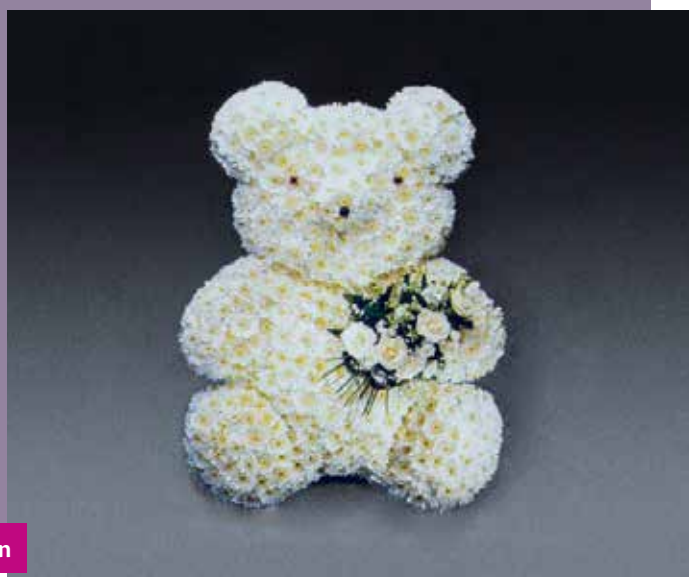

The Giant Teddy

The Giant Teddy (a smaller version is available). Rabbits, Angels, Dogs and Trains can also be obtained as a token of sympathy.

Approx size: 18" diameter

£140.00

Individual Collection