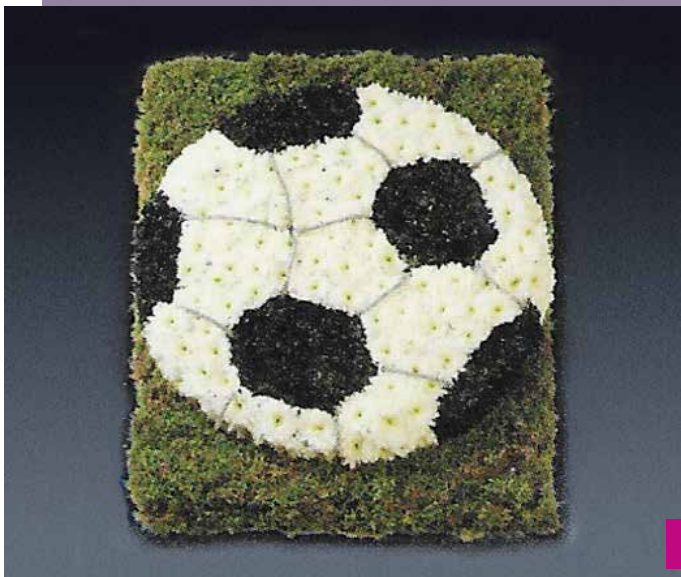

## Individual Named Tribute

Another example of an Individual Tribute. You can choose a design and colour to suit your specific requirements.

Approx size: 10" diameter

£170.00

Extra letters £55 each

Individual Collection