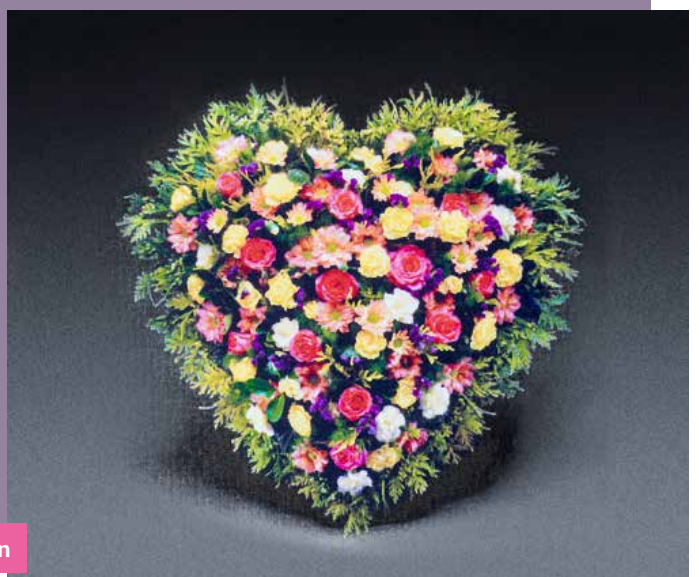

The Mille Fleur Heart

The Victorian styled Mille Fleur Heart is a profusion of colour and scent.

Approx size: 15" wide

£125.00

Superior Collection